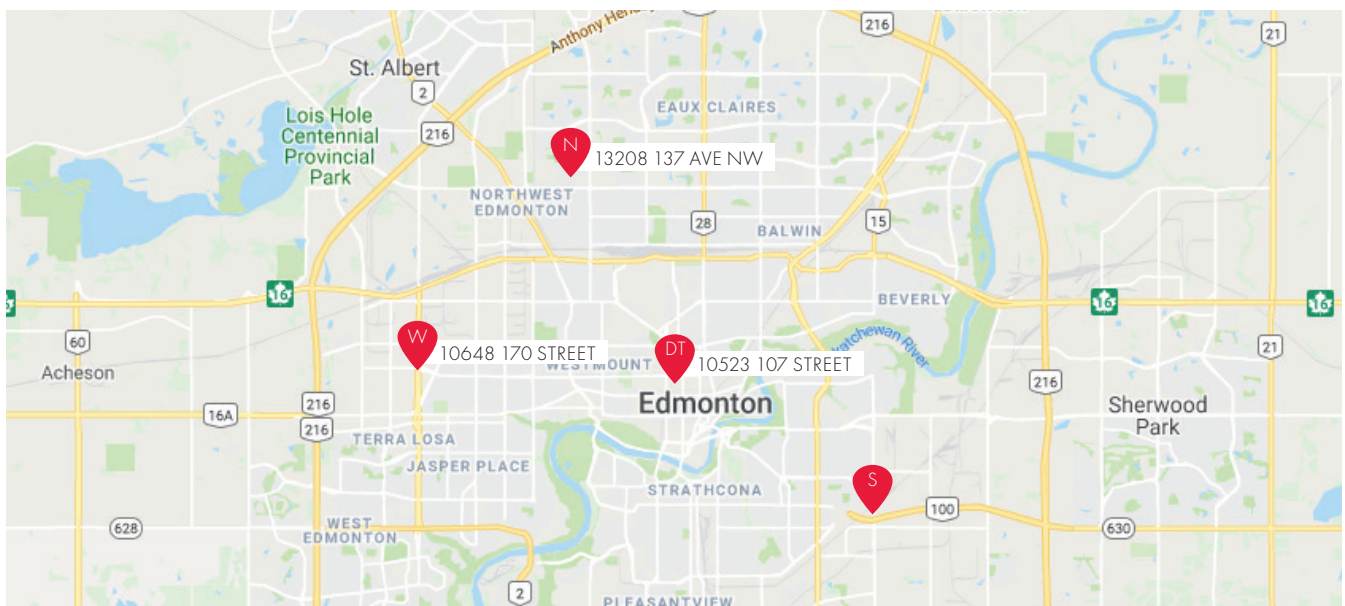

## EDMONTON SOUTH

CLOSED SUNDAY, SEPT 29

SHOP AT OUR OTHER EDMONTON LOCATIONS IN  
**DOWNTOWN, NORTH & WEST EDMONTON**

---

**MODERN**  
BEAUTY SUPPLIES